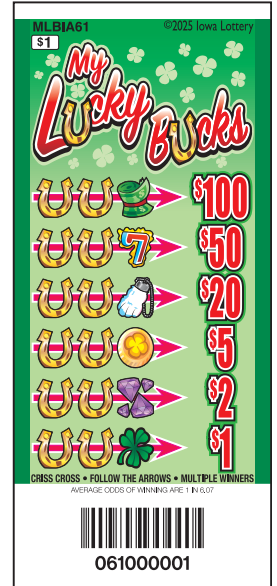

Note: Prizes must be redeemed at the retail location where the pull-tab ticket was purchased. Prizes over $600 must be redeemed at an Iowa Lottery region office.

Millionaire for Life™ POP QUIZ!

QUESTION 1

True or False: The maximum payout for the annuity payment option is 20 years.

- ☐ **True;** it doesn't matter how old the winner is, the prize will only be paid until 20 years is reached.
- ☐ **False;** when we say "for life" it means "for life!" The minimum payout is 20 years.

QUESTION 2

True or False: A player can play daily.

- ☐ **True;** draws happen daily, so they can purchase a ticket everyday of the week!
- ☐ **False;** the game is only on certain days.

QUESTION 3

True or False: Millionaire for Life has the best odds out of all the current lotto games.

- ☐ **True**
- ☐ **False**

QUESTION 4

What is the annual payout for the Tier 2 prize (for life)?

- ☐ $100,000
- ☐ $10,000
- ☐ $1,000
- ☐ $1,000,000

QUESTION 5

What is the daily cutoff time to purchase a Millionaire for Life ticket? *Hint: check the chart below.*

- ☐ 8:30pm
- ☐ 8:59pm
- ☐ 9:15pm
- ☐ 9:40pm

QUESTION 6

The top prize for Millionaire for Life is $1,000,000 a year for life, but what is the cash option?

- ☐ $81,000,000
- ☐ $50,000,000
- ☐ $20,000,000
- ☐ $18,000,000

LOTTERY GAME DRAW DAYS AND TIMES

GAME	DRAW DAYS	SALES CUTOFF TIME	APPROX. DRAWING TIME	APPROX. ALLOWED CASHING TIME
POWERBALL®	MON. WED. & SAT.	8:59 P.M.	9:59 P.M.	11:40 P.M.
DOUBLE PLAY®	MON. WED. & SAT.	8:59 P.M.	10:30 P.M.	11:40 P.M.
MEGA MILLIONS®	TUE. & FRI.	8:59 P.M.	10:00 P.M.	NEXT DAY
LOTTO AMERICA®	MON. WED. & SAT.	8:59 P.M.	9:15 P.M.	11:40 P.M.
MILLIONAIRE FOR LIFE™	DAILY	9:15 P.M.	10:15 P.M.	11:40 P.M.
PICK 3 & PICK 4 MIDDAY	DAILY	NOON	12:20 P.M.	12:30 P.M.
PICK 3 & PICK 4 EVENING	DAILY	9:40 P.M.	10:00 P.M.	10:10 P.M.

RETAILER USE ONLY