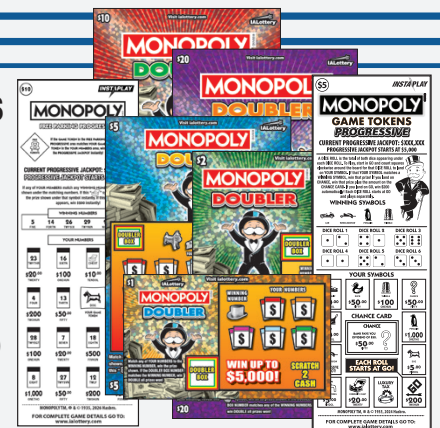

For more information about Iowa Lottery’s draw games, visit ialottery.com.

Promo Pit Stop

Play It Again® and Prize Zone Promotions

• ENDS NEXT WEEK

Prize Zone: Fire or Ice, a Concert is NICE!

(Nonwinning Fire 7s or Ice 7s #758)

Entry ends 8:59 a.m. March 16.

• **MONOPOLY® Second Chance Promotion**

(Nonwinning MONOPOLY scratch and InstaPlay tickets)

Entry ends 9:59 a.m. May 19.

Learn more at ialottery.com

MONOPOLY™, © & © 1935, 2026 Hasbro.