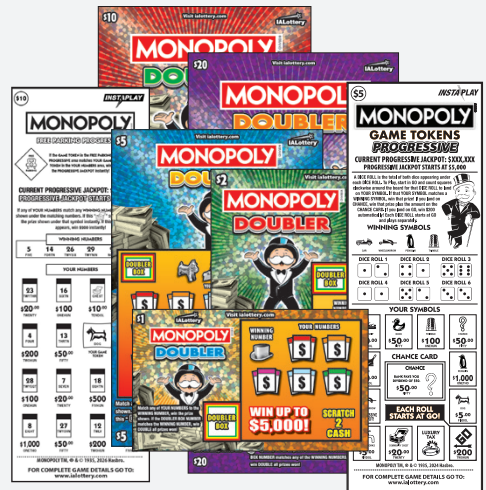

### • Prize Zone: Principal® Charity Classic VIP Weekend

(Nonwinning Lucky Clover Crossword scratch tickets game #777)

3-Day VIP Weekend Passes for June 12-14 — 1 Winner

VIP Skybox Experience for June 13 & 14 — 15 Winners

Good-Any-Day Tickets for June 10-14 — 5 Winners

Entry period ends 8:59 a.m. May 19.

Learn more at [ialottery.com](http://ialottery.com)

MONOPOLY™, ® & © 1935, 2026 Hasbro.  
Hasbro is not a sponsor or administrator of this Promotion.